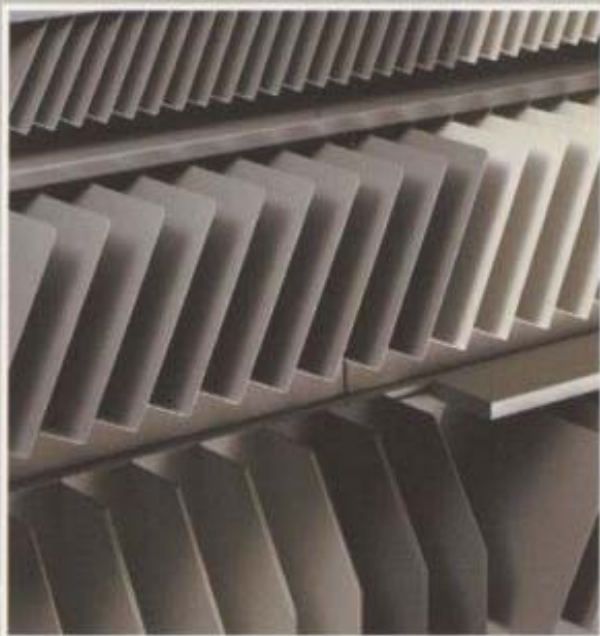

A variety of shelves, sorters, and binder bins organize large and small documents, files, folders, books and magazines.